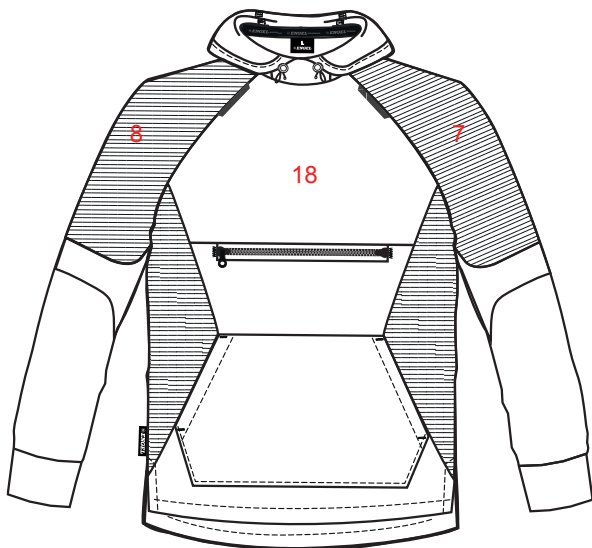

LOGOPLACEMENT

8370-601

PRINT:

EMBROIDERY:

Width x height

1.	On back max	20 x 10	-
7.	On left upper arm	-	-
8.	On right upper arm	-	-
18.	Chest in the middle	10 x 10	-
30.	On the lower back max	15 x 15	-

ENGEL