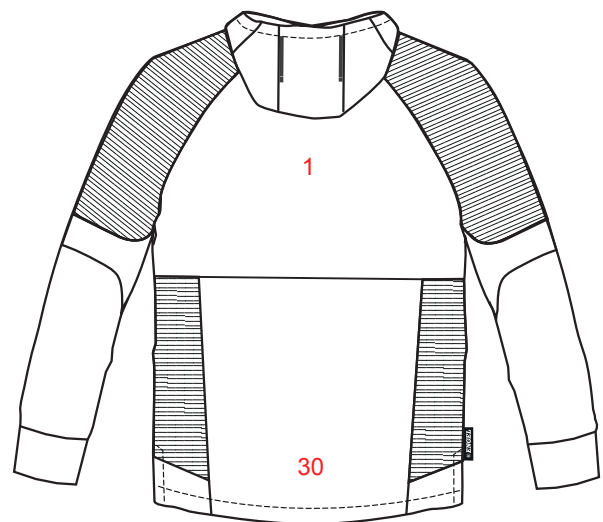

LOGOPLACEMENT

8370-601

PRINT:

EMBROIDERY:

Width x height

1.	On back max	20 x 10	-
7.	On left upper arm	-	-
8.	On right upper arm	-	-
18.	Chest in the middle	10 x 10	-
30.	On the lower back max	15 x 15	-

ENGEL