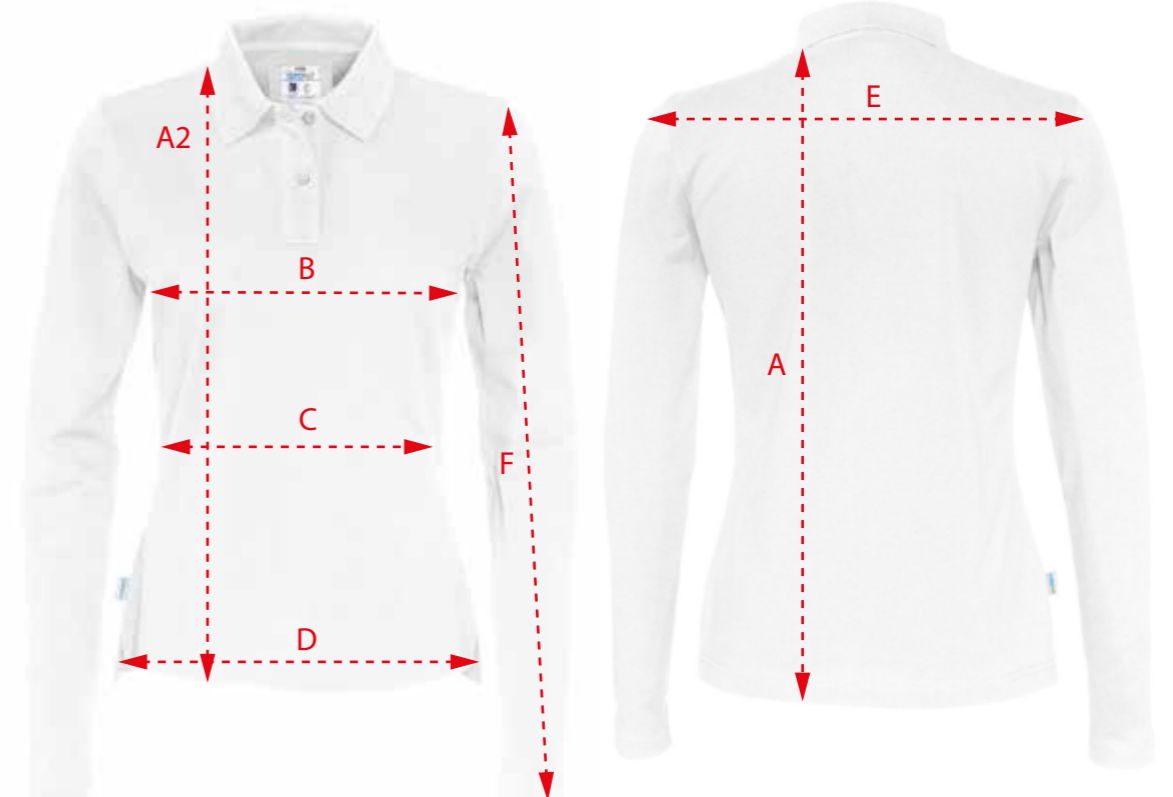

Note: The measurements on this chart shall be adapted on flat garments.

	141018 PIQUE LONG SLEEVE MAN	S	M	L	XL	XXL	3XL	4XL
A	Body length from inner shoulder	70	72	74	76	79	81	83,5
B	½ Chest	50	53	56	59	63	67	71
D	½ Bottom	48	51	54	57	61	65	69
E	Shoulder width	44	46	48	50	52,5	55	57,5
F	Sleeve length	65	66,5	68	69,5	71	72	73

Note: The measurements on this chart shall be adapted on flat garments.

	141017 PIQUE LONG SLEEVE LADY	XS/34	S/36	M/38	L/40	XL/42	XXL/44
A2	Body length from inner shoulder - FRONT	60	62	64	66	69	72
A	Body length from inner shoulder - BACK	62	64	66	68	71	74
B	½ Chest	44	46	48	51	55	59
C	½ Waist	42	44	46	49	53	57
D	½ Bottom	46	48	50	53	57	61
E	Shoulder width	37	39	41	43	45	47
F	Sleeve length	63	63,5	64	64,5	65	65,5