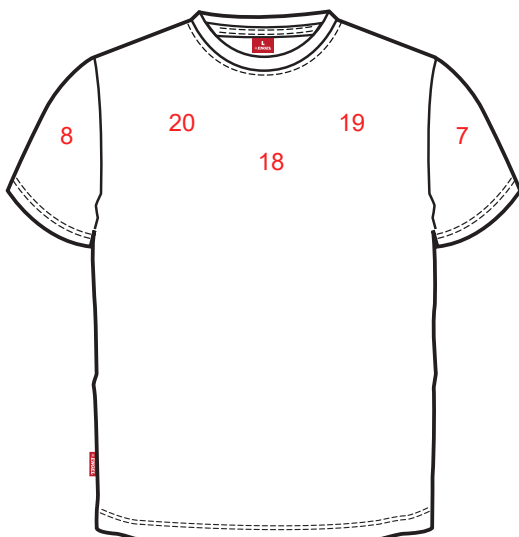

# LOGOPLACEMENT

9041-338

**PRINT :**

**EMBROIDERY:**

Width x Height

1.	On back max	25 x 15	-
7.	On left upper arm	10 x 10	-
8.	On right upper arm	10 x 10	-
18.	Chest in the middle	20 x 15	-
19.	Left side of chest	10 x 10	-
20.	Right side of chest	10 x 10	-
30.	On the lower back max	30 x 10	-