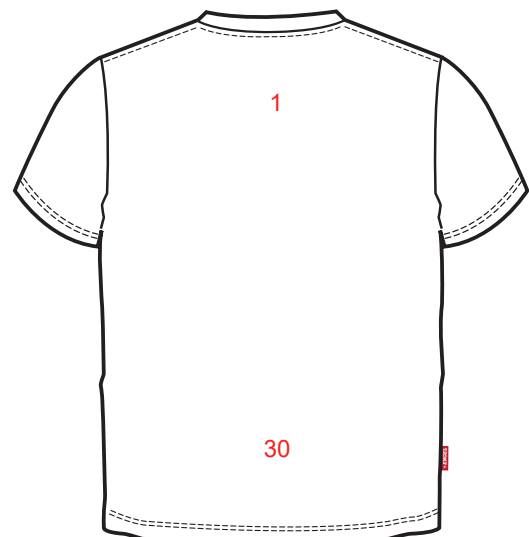

# LOGOPLACEMENT

9041-338

**PRINT :**

**EMBROIDERY:**

Width x Height

1.	On back max	25 x 15	-
7.	On left upper arm	10 x 10	-
8.	On right upper arm	10 x 10	-
18.	Chest in the middle	20 x 15	-
19.	Left side of chest	10 x 10	-
20.	Right side of chest	10 x 10	-
30.	On the lower back max	30 x 10	-