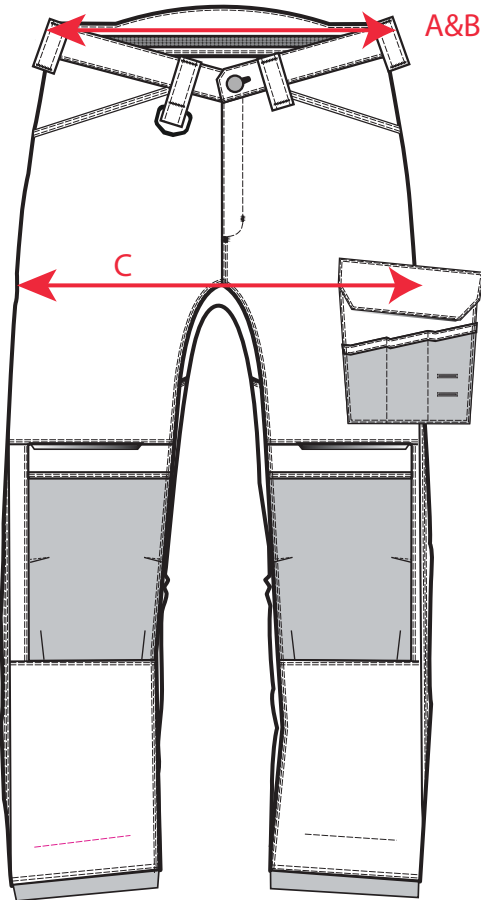

STYLE NO: T601

DESCRIPTION: PW3 Work Trousers

DESCRIPTION		26	28	30	32	33	34	36	38	40	41	42	44	46	48	50	52	54	56
Waist - relaxed	A	34.00	36.50	39.00	41.50	42.75	44.00	46.50	49.00	51.50	52.75	54.00	56.50	59.00	61.50	64.00	66.50	69.00	71.50
Waist - extended	B	39.00	41.50	44.00	46.50	47.75	49.00	51.50	54.00	56.50	57.75	59.00	61.50	64.00	66.50	69.00	71.50	74.00	76.50
Seat	C	46.00	48.50	51.00	53.50	54.75	56.00	58.50	61.00	63.50	64.75	66.00	68.50	71.00	73.50	76.00	78.50	81.00	83.50
Inner Leg Length - Regular	D	79.00	79.00	79.00	79.00	79.00	79.00	79.00	79.00	79.00	79.00	79.00	79.00	79.00	79.00	79.00	79.00	79.00	79.00