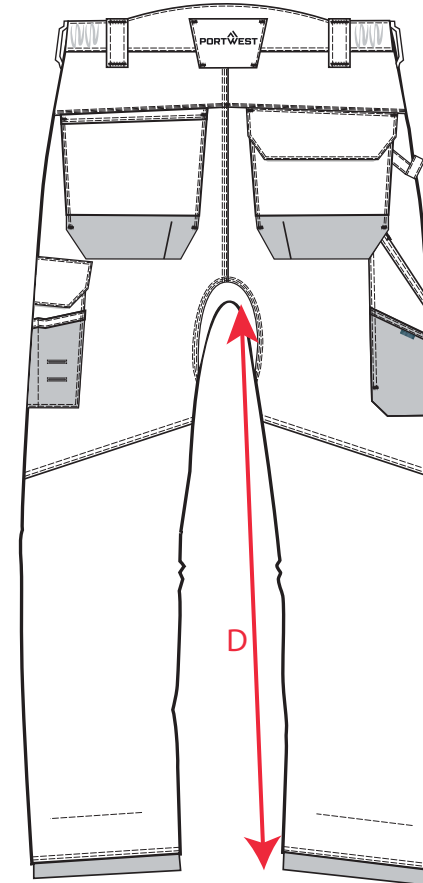

STYLE NO: T601

DESCRIPTION: PW3 Work Trousers

DESCRIPTION		26	28	30	32	33	34	36	38	40	41	42	44	46	48	50	52	54	56
Waist - relaxed	A	34.00	36.50	39.00	41.50	42.75	44.00	46.50	49.00	51.50	52.75	54.00	56.50	59.00	61.50	64.00	66.50	69.00	71.50
Waist - extended	B	39.00	41.50	44.00	46.50	47.75	49.00	51.50	54.00	56.50	57.75	59.00	61.50	64.00	66.50	69.00	71.50	74.00	76.50
Seat	C	46.00	48.50	51.00	53.50	54.75	56.00	58.50	61.00	63.50	64.75	66.00	68.50	71.00	73.50	76.00	78.50	81.00	83.50
Inner Leg Length - Regular	D	79.00	79.00	79.00	79.00	79.00	79.00	79.00	79.00	79.00	79.00	79.00	79.00	79.00	79.00	79.00	79.00	79.00	79.00