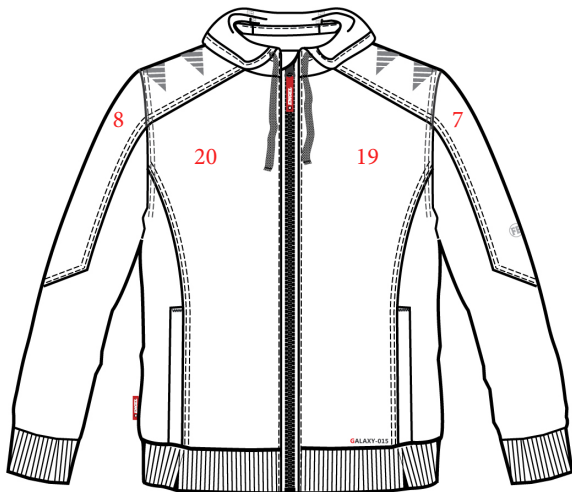

LOGOPLACEMENT

8820-233

PRINT:

EMBROIDERY:

Width x height

1.	On back max	28 x 32	28 x 32
7.	On left upper arm	12 x 12	12 x 12
8.	On right upper arm	12 x 19	12 x 19
19.	Left side of chest	12 x 28	8 x 25
20.	Right side of chest	12 x 28	8 x 25
30.	On the lower back max	20 x 12	20 x 12