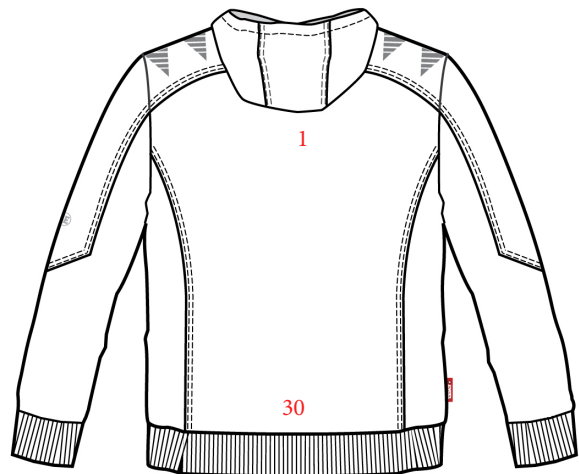

LOGOPLACEMENT

8820-233

PRINT:

EMBROIDERY:

Width x height

1.	On back max	28 x 32	28 x 32
7.	On left upper arm	12 x 12	12 x 12
8.	On right upper arm	12 x 19	12 x 19
19.	Left side of chest	12 x 28	8 x 25
20.	Right side of chest	12 x 28	8 x 25
30.	On the lower back max	20 x 12	20 x 12