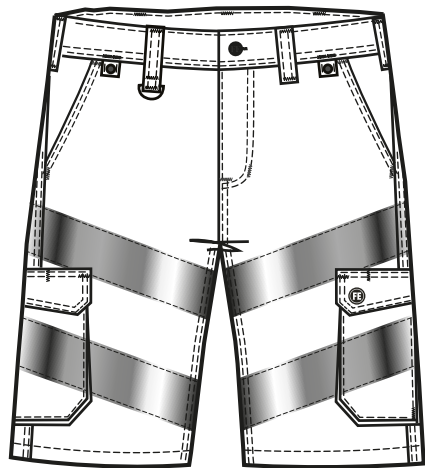

LOGOPLACEMENT

6545-319

PRINT:

EMBROIDERY:

Width x height

- | | | | |
|-----|----------------------|--------|---|
| 9. | On left back pocket | 10 x 7 | - |
| 10. | On right back pocket | 10 x 7 | - |

* Pay attention for max 0,02 m² on the model.