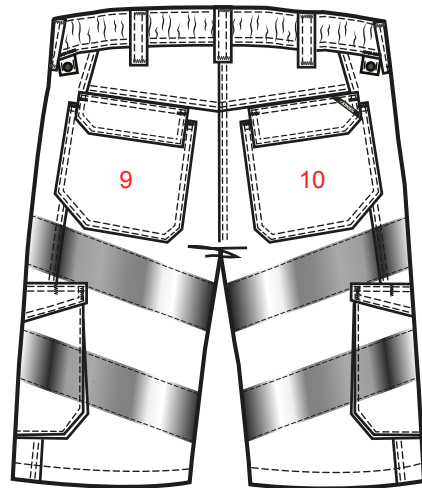

LOGOPLACEMENT

6545-319

PRINT:

EMBROIDERY:

Width x height

- | | | | |
|-----|----------------------|--------|---|
| 9. | On left back pocket | 10 x 7 | - |
| 10. | On right back pocket | 10 x 7 | - |

* Pay attention for max 0,02 m² on the model.