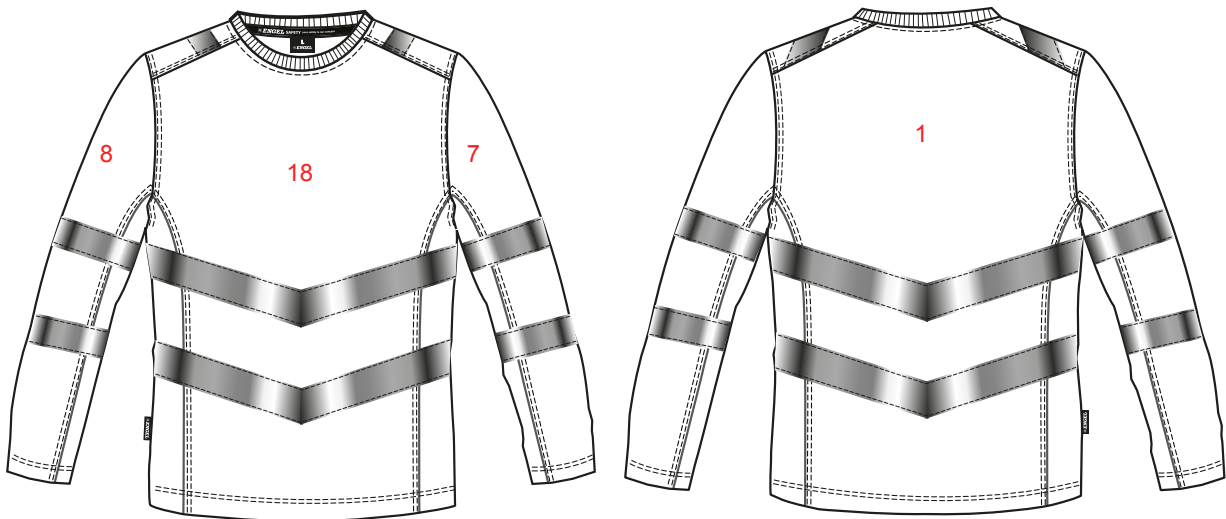

LOGOPLACEMENT

9543-182

PRINT:

EMBROIDERY:

Width x height

1.	On back max	25 x 20	-
7.	On left upper arm	10 x 10	-
8.	On right upper arm	10 x 10	-
18.	Chest in the middle	20 x 18	-

* Pay attention for max 0,05 m² on the model.