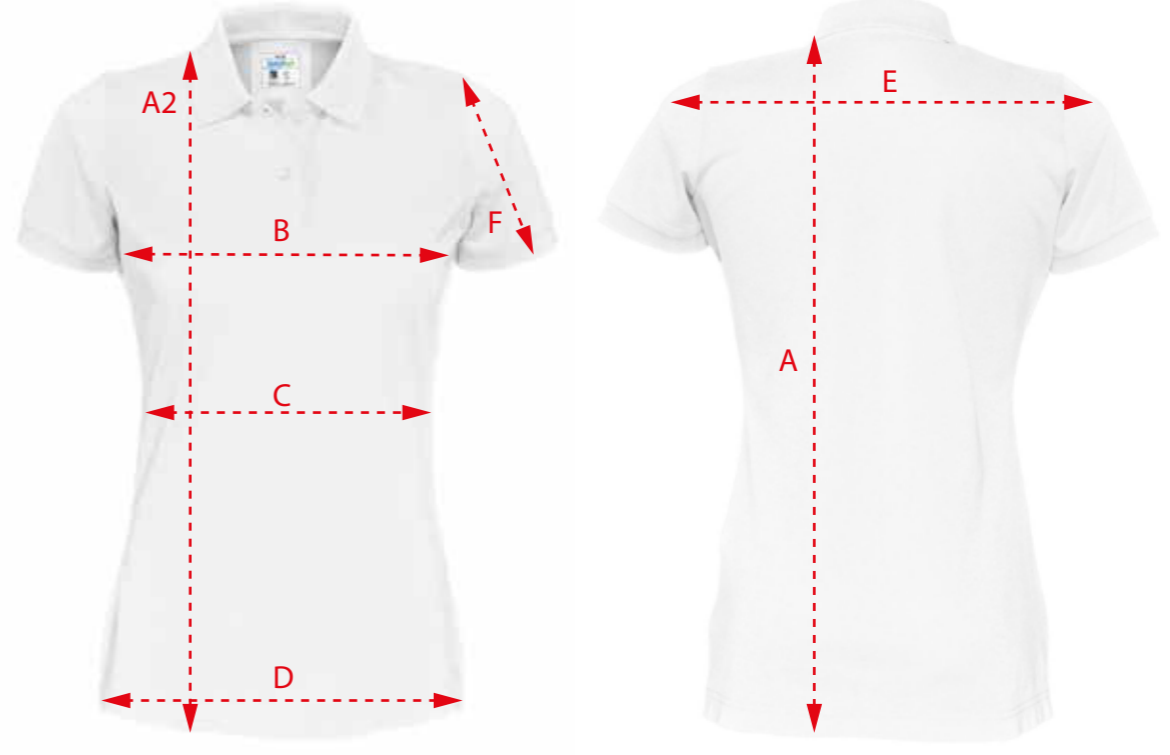

Note: The measurements on this chart shall be adapted on flat garments.

141006 PIQUE MAN		XS	S	M	L	XL	XXL	3XL	4XL	5XL
A	Body length from inner shoulder	66	69	72	74	76	79	81	84	87
B	1/2 Chest	46	50	53	56	59	63	67	72	77
D	1/2 Bottom	44	48	51	54	57	61	65	70	75
E	Shoulder width	41	44	46	48	50	52,5	55	58	61
F	Sleeve length	18	19	20	21	22	23	24	25	26

Note: The measurements on this chart shall be adapted on flat garments.

141005 PIQUE LADY		XS/34	S/36	M/38	L/40	XL/42	XXL/44	3XL/46
A2	Body length from inner shoulder - FRONT	60	62	64	66	68	70	72
A	Body length from inner shoulder - BACK	62	64	66	68	70	72	74
B	1/2 Chest	44	46	48	51	54	57	60
C	1/2 Waist	40	42	44	47	51	55	59
D	1/2 Bottom	45	47	49	52	55	58	61
E	Shoulder width	36	38	40	42	44,5	47	49,5
F	Sleeve length	15,5	16	16,5	17	17,5	18	18,5