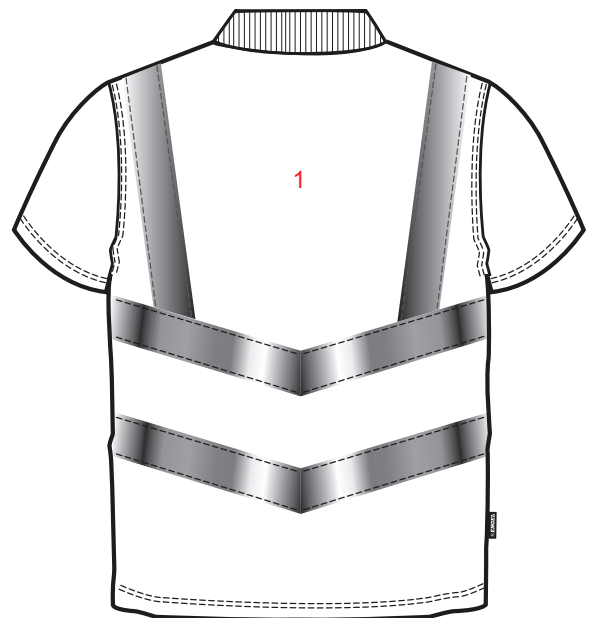

# LOGOPLACEMENT

9546-182

**PRINT:**

**EMBROIDERY:**

Width x height

1.	On back max	15 x 5	-
7.	On left upper arm	10 x 10	-
8.	On right upper arm	10 x 10	-
18.	Chest in the middle	12 x 4	-

\* Pay attention for max 0,14 m<sup>2</sup> on the model.