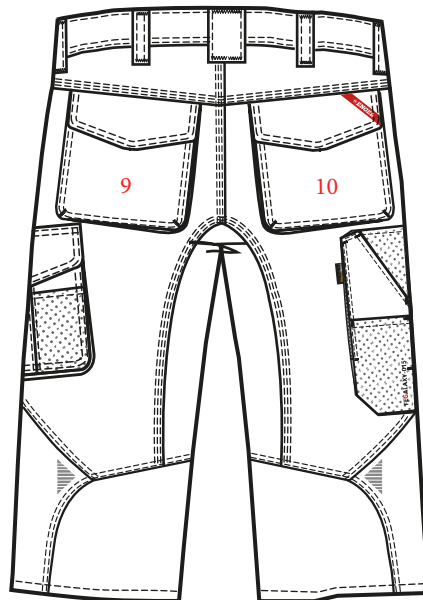

LOGOPLACEMENT

6812-254

PRINT :

EMBROIDERY:

Width x height

9.	On left back pocket	12 x 7	6 x 6
10.	On right back pocket	12 x 7	6 x 6
12.	On left thigh pocket	8 x 8	-
13.	On left thigh pocket flap	10 x 3	8 x 2,5
15.	On right thigh	12 x 20	8 x 20