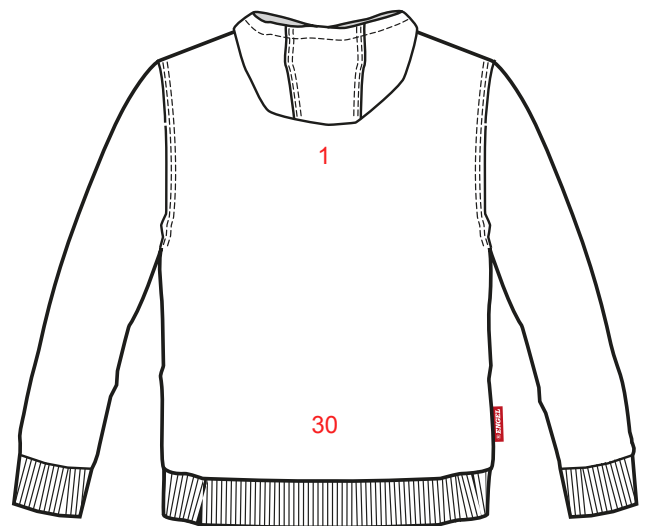

LOGOPLACEMENT

8038-334

PRINT :

EMBROIDERY:

Width x height

1.	On back max	25 x 15	25 x 15
7.	On left upper arm	10 x 10	-
8.	On right upper arm	10 x 10	-
18.	Chest in the middle	25 x 20	25 x 15
19.	Left side of chest	10 x 10	10 x 10
20.	Right side of chest	10 x 10	10 x 10
30.	On the lower back max	25 x 25	25 x 20