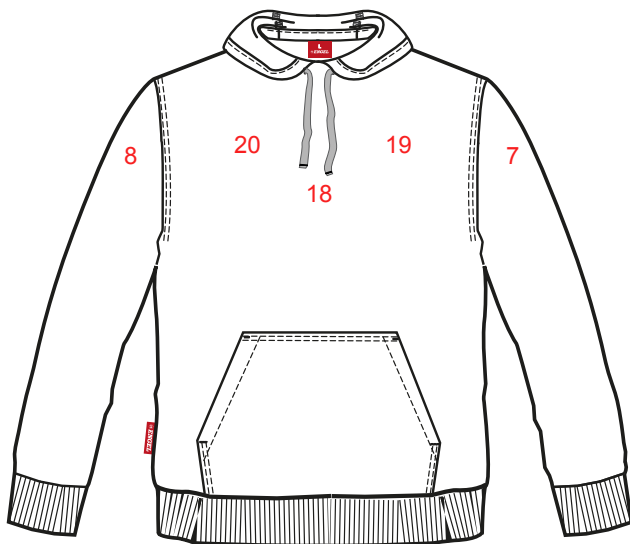

LOGOPLACEMENT

8038-334

PRINT :

EMBROIDERY:

Width x height

1.	On back max	25 x 15	25 x 15
7.	On left upper arm	10 x 10	-
8.	On right upper arm	10 x 10	-
18.	Chest in the middle	25 x 20	25 x 15
19.	Left side of chest	10 x 10	10 x 10
20.	Right side of chest	10 x 10	10 x 10
30.	On the lower back max	25 x 25	25 x 20