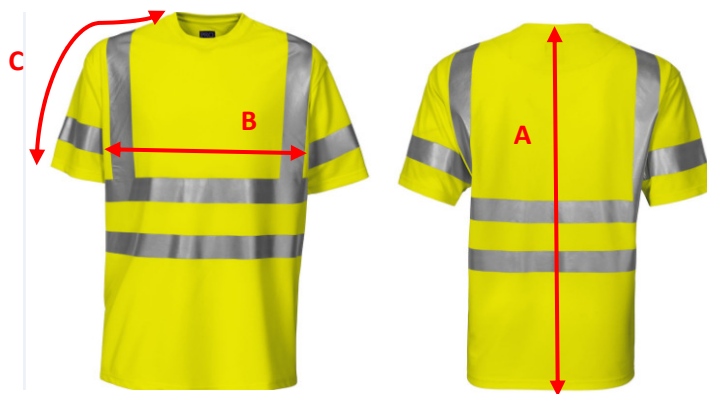

SIZE CHART

Brand: PROJOB WORKWEAR

Style: 646010 T-SHIRT

	S/M	L/XL	2XL/3XL
A) body length	78	80	82
B) 1/2 chest width	57	62,5	68
c) sleeve length	40	43,5	47

All measurements are indicative with minimum tolerance of 1 cm