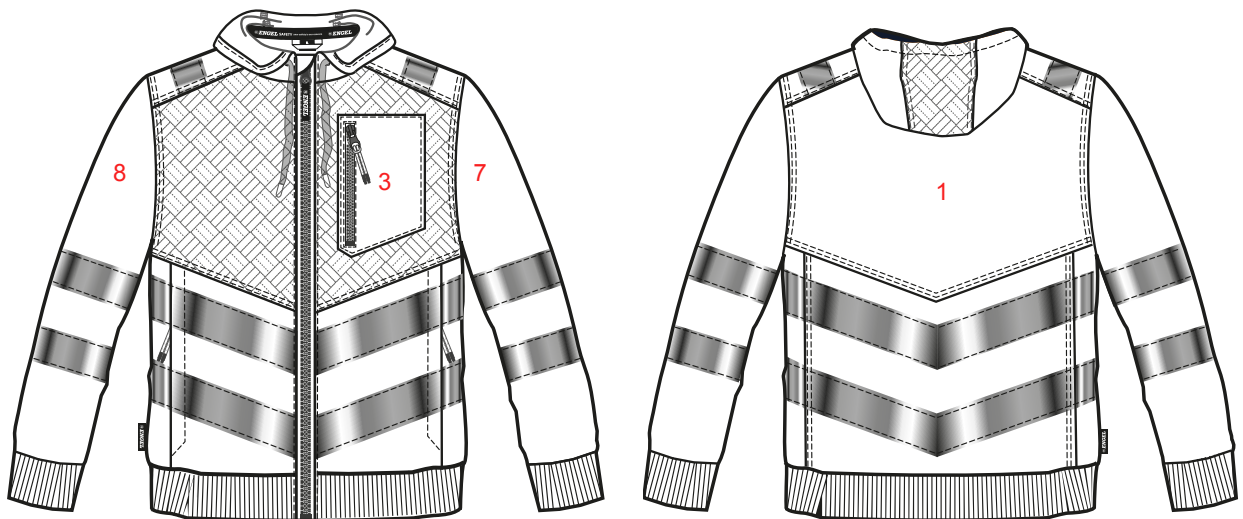

LOGOPLACEMENT

8025-241

PRINT:

EMBROIDERY:

Width x height

1.	On back max	25 x 15	25 x 15
3.	Left chest pocket max	8 x 8	-
7.	On left upper arm	10 x 10	-
8.	On right upper arm	10 x 10	-

* Pay attention for max 0,20 m² on the model.

ENGEL