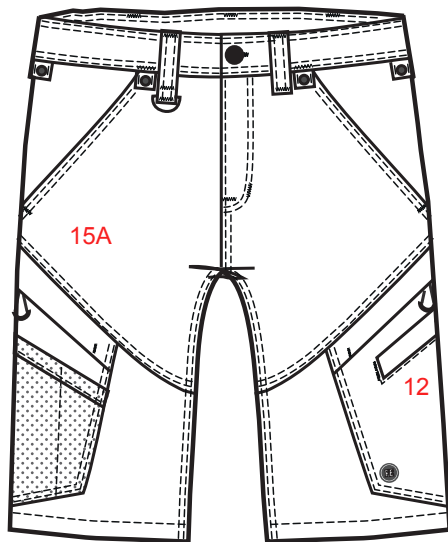

LOGOPLACEMENT

6366-317

PRINT :

EMBROIDERY:

Width x height

9.	On left back pocket	7 x 4,5	-
10.	On right back pocket	7 x 4,5	-
12.	On left thigh pocket	10 x 2	-
15A.	On right thigh above pocket	8 x 8	-

* We recommend Industry, Water, Water Sport or Colorstop for print.