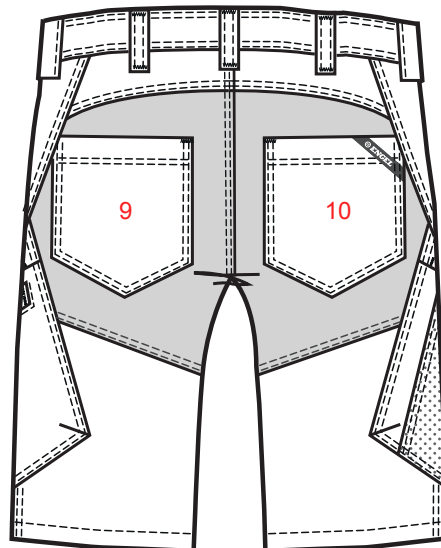

LOGOPLACEMENT

6366-317

PRINT :

EMBROIDERY:

Width x height

9.	On left back pocket	7 x 4,5	-
10.	On right back pocket	7 x 4,5	-
12.	On left thigh pocket	10 x 2	-
15A.	On right thigh above pocket	8 x 8	-

* We recommend Industry, Water, Water Sport or Colorstop for print.