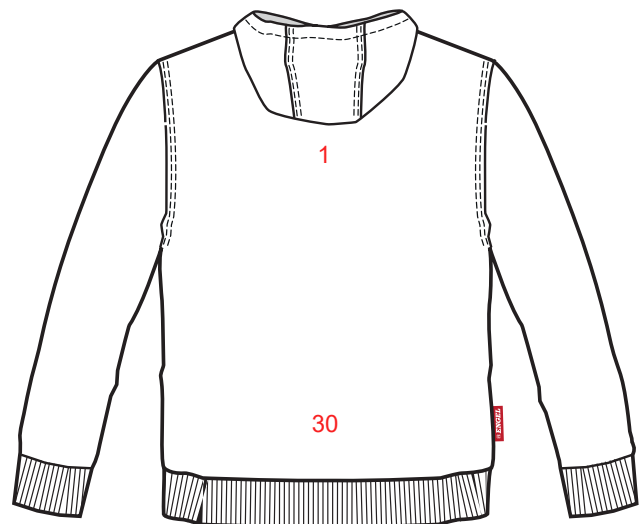

LOGOPLACEMENT

8038-335

PRINT :

EMBROIDERY:

Width x height

1.	On back max	25 x 15	25 x 15
7.	On left upper arm	10 x 10	-
8.	On right upper arm	10 x 10	-
18.	Chest in the middle	25 x 20	25 x 15
19.	Left side of chest	10 x 10	10 x 10
20.	Right side of chest	10 x 10	10 x 10
30.	On the lower back max	25 x 25	25 x 20