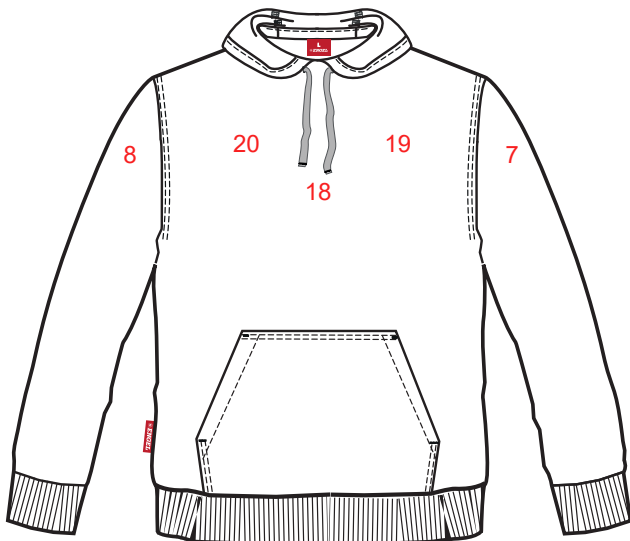

LOGOPLACEMENT

8038-335

PRINT :

EMBROIDERY:

Width x height

1.	On back max	25 x 15	25 x 15
7.	On left upper arm	10 x 10	-
8.	On right upper arm	10 x 10	-
18.	Chest in the middle	25 x 20	25 x 15
19.	Left side of chest	10 x 10	10 x 10
20.	Right side of chest	10 x 10	10 x 10
30.	On the lower back max	25 x 25	25 x 20