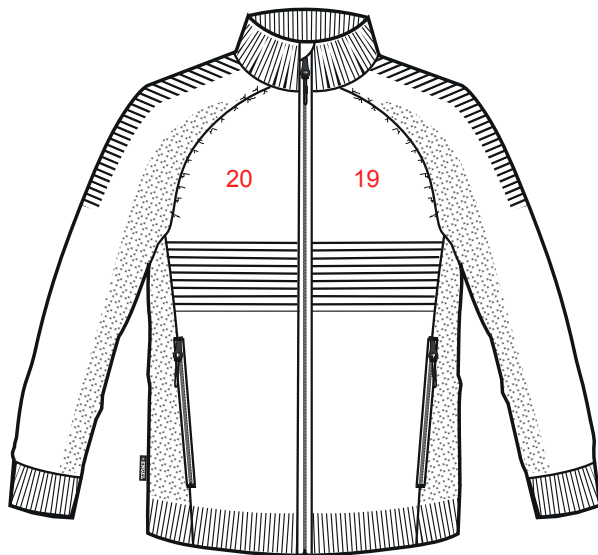

# LOGOPLACEMENT

---

8378-610

**PRINT:**

**EMBROIDERY:**

Width x height

1.	On back max	-	-
19.	Left side of chest	-	-
20.	Right side of chest	-	-
30.	On the lower back max	-	-

**ENGEL**