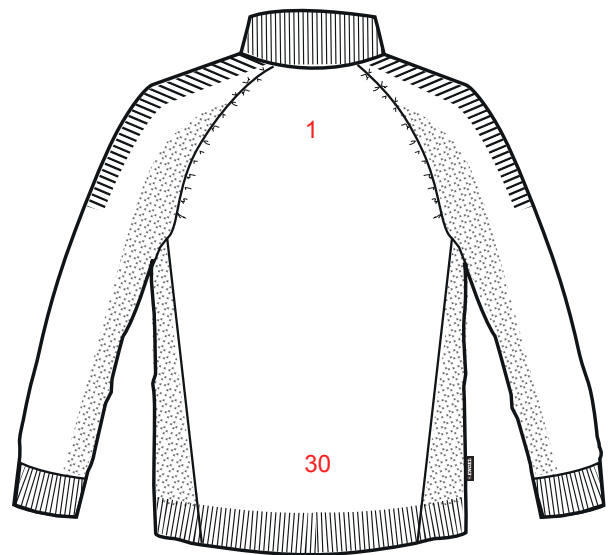

# LOGOPLACEMENT

---

8378-610

**PRINT:**

**EMBROIDERY:**

Width x height

1.	On back max	-	-
19.	Left side of chest	-	-
20.	Right side of chest	-	-
30.	On the lower back max	-	-

**ENGEL**