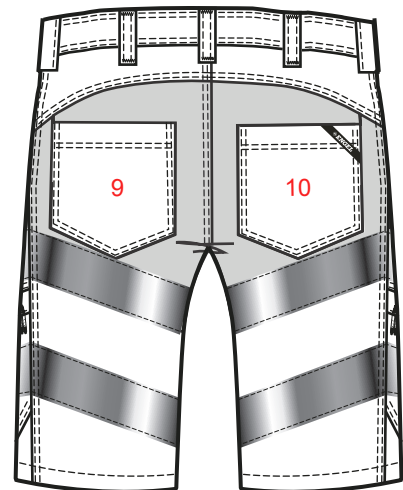

LOGOPLACEMENT

6546-314

PRINT:

EMBROIDERY:

Width x height

- | | | | |
|-----|----------------------|--------|---|
| 9. | On left back pocket | 10 x 8 | - |
| 10. | On right back pocket | 10 x 8 | - |

* Pay attention for max 0,20 m² on the model.