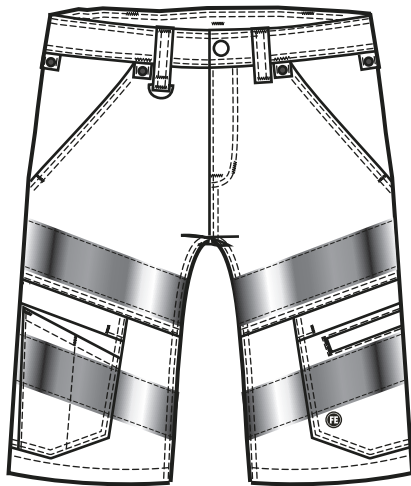

LOGOPLACEMENT

6546-314

PRINT:

EMBROIDERY:

Width x height

- | | | | |
|-----|----------------------|--------|---|
| 9. | On left back pocket | 10 x 8 | - |
| 10. | On right back pocket | 10 x 8 | - |

* Pay attention for max 0,20 m² on the model.

* We recommend Standard, Industry or Water Sport for print.

ENGEL