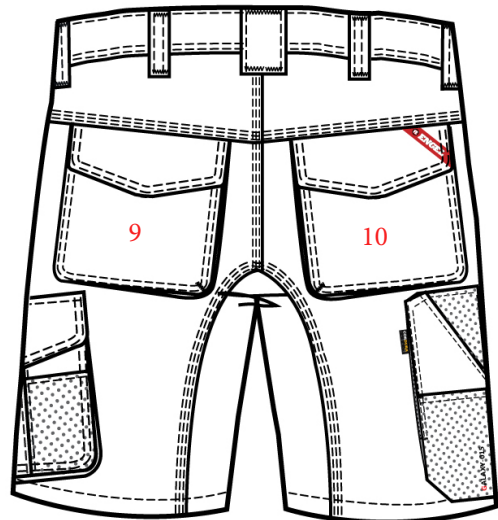

LOGOPLACEMENT

6810-254

PRINT:

EMBROIDERY:

Width x height

9.	On left back pocket	12 x 7	6 x 6
10.	On right back pocket	12 x 7	6 x 6
12.	On left thigh pocket	8 x 8	-
13.	On left thigh pocket flap	10 x 3	8 x 2,5
15.	On right thigh	12 x 25	8 x 25