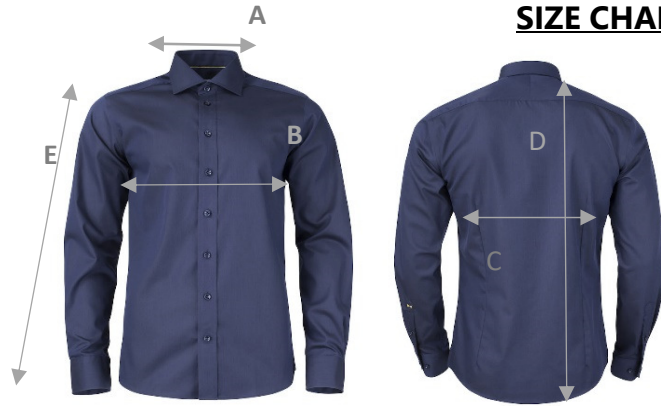

J. HARVEST & FROST
CORPORATE SHIRTMAKER

Brand: J. HARVEST & FROST

Style: 2905002 YELLOW BOW 50 SLIM

SIZE CHART

	XS	S	M	L	XL	XXL
A) neck	36	38	40	42	44	46
B) 1/2 chest width	47	50	53	56	59	62
C) 1/2 waist width	43	46	49	52	55	58
D) body length from shoulder point	76	78	79,5	81	82,5	83
E) sleeve length	64	65	66	67	68	68

All measurements are indicative with minimum tolerance of 1 cm