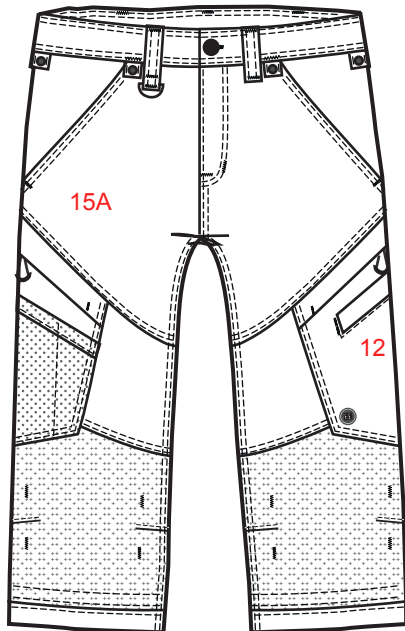

LOGOPLACEMENT

6368-317

PRINT :

EMBROIDERY:

Width x height

9.	On left back pocket	7 x 4,5	-
10.	On right back pocket	7 x 4,5	-
12.	On left thigh pocket	10 x 2	-
15A.	On right thigh above pocket	8 x 8	-

* We recommend Industry, Water, Water Sport or Colorstop for print.