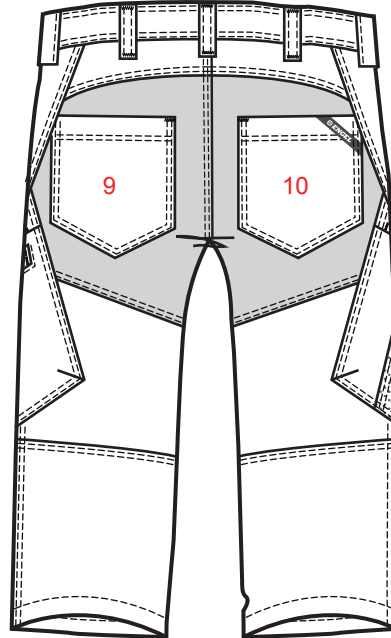

LOGOPLACEMENT

6368-317

PRINT :

EMBROIDERY:

Width x height

9.	On left back pocket	7 x 4,5	-
10.	On right back pocket	7 x 4,5	-
12.	On left thigh pocket	10 x 2	-
15A.	On right thigh above pocket	8 x 8	-

* We recommend Industry, Water, Water Sport or Colorstop for print.