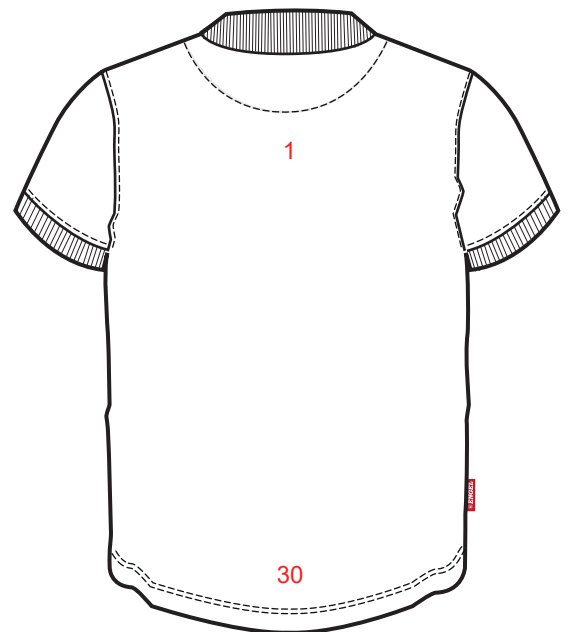

# LOGOPLACEMENT

9022-340

**PRINT :**

**EMBROIDERY:**

Width x height

1.	On back max	25 x 20	25 x 20
7.	On left upper arm	10 x 10	10 x 10
8.	On right upper arm	10 x 10	10 x 10
19.	Left side of chest	10 x 15	10 x 10
20.	Right side of chest	10 x 15	10 x 10
30.	On the lower back max	25 x 20	25 x 20