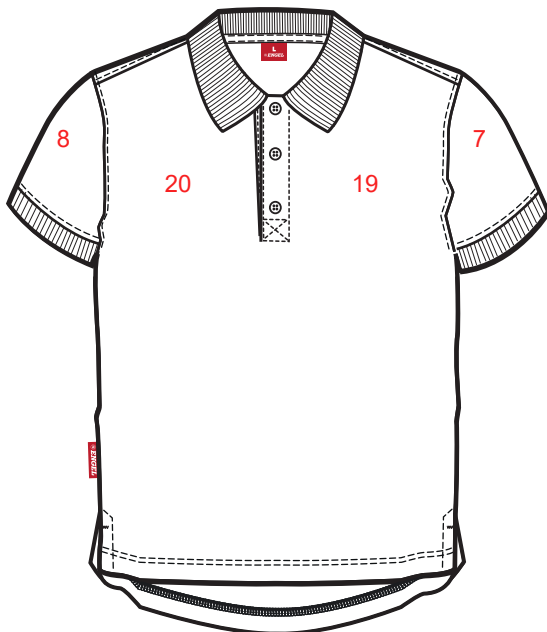

# LOGOPLACEMENT

9022-340

**PRINT :**

**EMBROIDERY:**

Width x height

1.	On back max	25 x 20	25 x 20
7.	On left upper arm	10 x 10	10 x 10
8.	On right upper arm	10 x 10	10 x 10
19.	Left side of chest	10 x 15	10 x 10
20.	Right side of chest	10 x 15	10 x 10
30.	On the lower back max	25 x 20	25 x 20