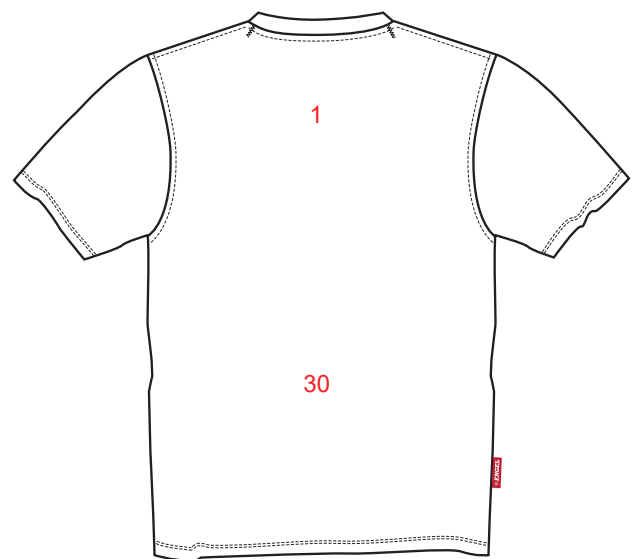

# LOGOPLACEMENT

9053-551

**PRINT :**

**EMBROIDERY:**

Width x height

1.	On back max	30 x 15	-
7.	On left upper arm	10 x 10	-
8.	On right upper arm	10 x 10	-
18.	Chest in the middle	20 x 15	-
19.	Left side of chest	10 x 10	-
20.	Right side of chest	10 x 10	-
30.	On the lower back max	30 x 10	-