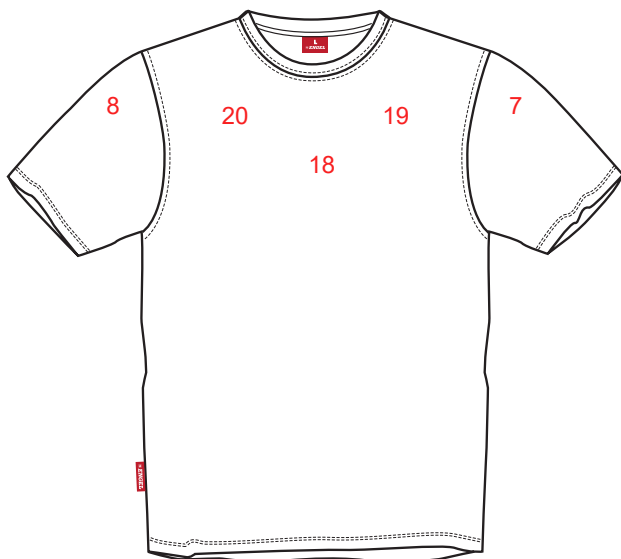

# LOGOPLACEMENT

9053-551

**PRINT :**

**EMBROIDERY:**

Width x height

1.	On back max	30 x 15	-
7.	On left upper arm	10 x 10	-
8.	On right upper arm	10 x 10	-
18.	Chest in the middle	20 x 15	-
19.	Left side of chest	10 x 10	-
20.	Right side of chest	10 x 10	-
30.	On the lower back max	30 x 10	-