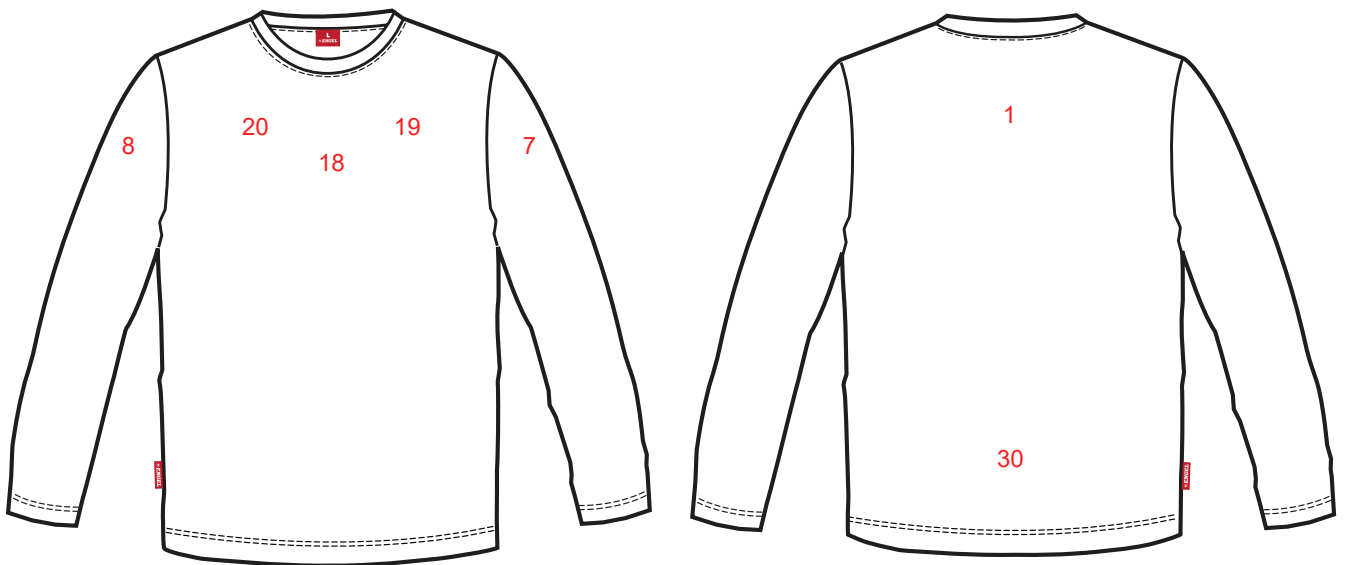

LOGOPLACEMENT

9065-141

		PRINT :	EMBROIDERY:
	Width x height		
1.	On back max	30 x 15	-
7.	On left upper arm	10 x 10	-
8.	On right upper arm	10 x 10	-
18.	Chest in the middle	20 x 15	-
19.	Left side of chest	10 x 10	-
20.	Right side of chest	10 x 10	-
30.	On the lower back max	30 x 10	-

ENGEL