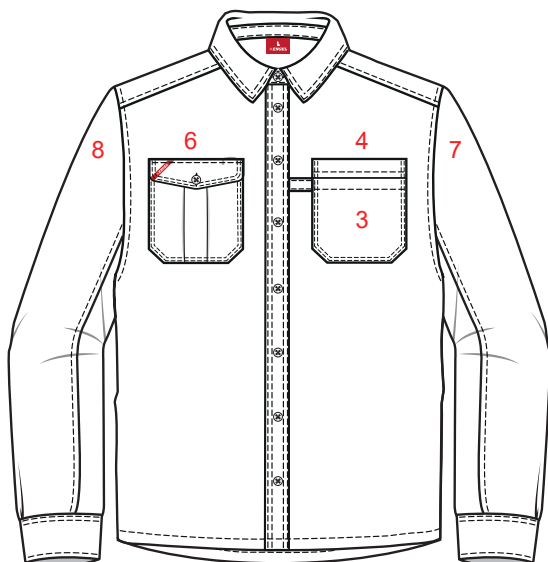

LOGOPLACEMENT

7185-812

PRINT :

EMBROIDERY:

Width x Height

1.	On back max	20 x 15	15 x 15
3.	Left chest pocket	7 x 5	-
4.	Above left chest pocket	10 x 4	
6.	Above right chest pocket	10 x 4	
7.	On left upper arm	8 x 8	-
8.	On right upper arm	8 x 8	-
30.	On the lower back max	20 x 15	20 x 15