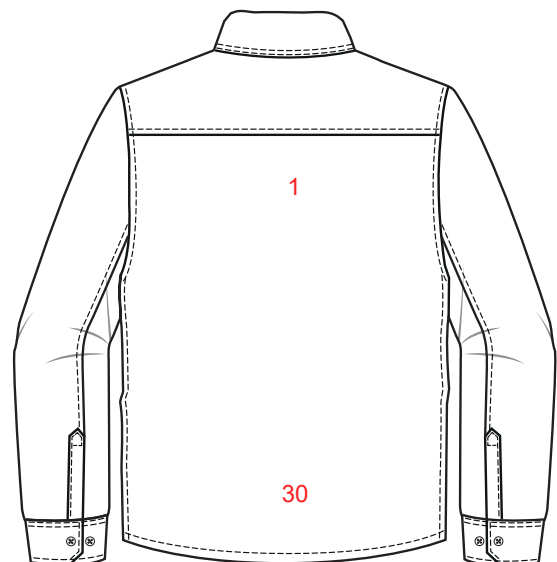

LOGOPLACEMENT

7185-812

PRINT :

EMBROIDERY:

Width x Height

1.	On back max	20 x 15	15 x 15
3.	Left chest pocket	7 x 5	-
4.	Above left chest pocket	10 x 4	
6.	Above right chest pocket	10 x 4	
7.	On left upper arm	8 x 8	-
8.	On right upper arm	8 x 8	-
30.	On the lower back max	20 x 15	20 x 15