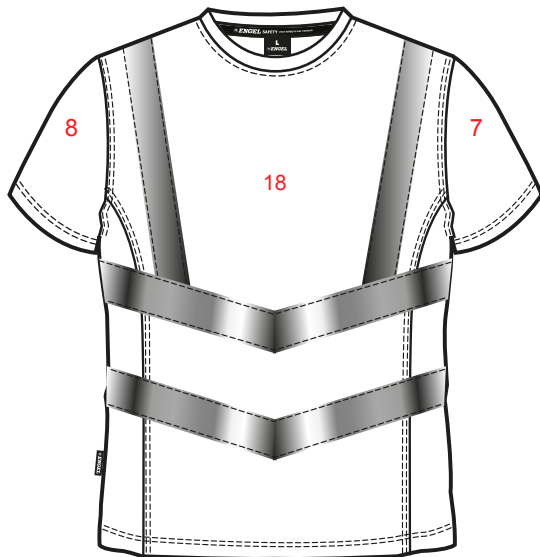

LOGOPLACEMENT

9542-182

PRINT:

EMBROIDERY:

Width x height

1.	On back max	16 x 16	-
7.	On left upper arm	10 x 10	-
8.	On right upper arm	10 x 10	-
18.	Chest in the middle	16 x 16	-

* Pay attention for max 0,03 m² on the model.