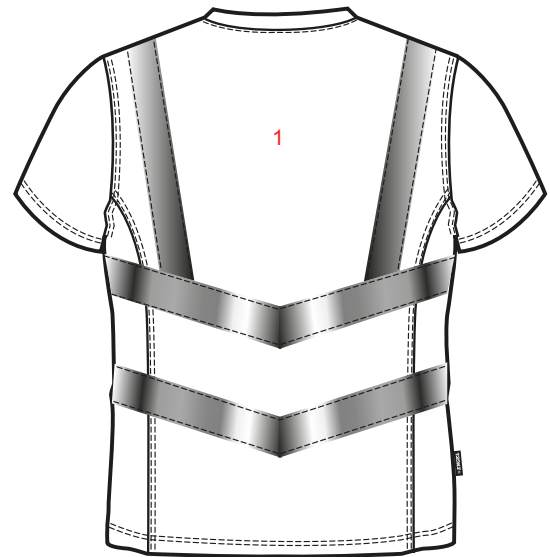

LOGOPLACEMENT

9542-182

PRINT:

EMBROIDERY:

Width x height

1.	On back max	16 x 16	-
7.	On left upper arm	10 x 10	-
8.	On right upper arm	10 x 10	-
18.	Chest in the middle	16 x 16	-

* Pay attention for max 0,03 m² on the model.

ENGEL