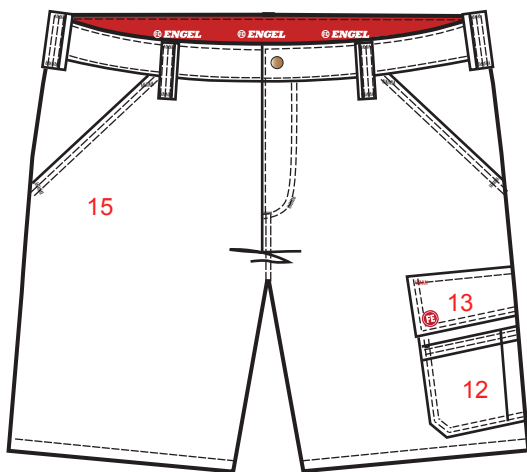

LOGOPLACEMENT

6760-630

	<u>Width x height</u>	PRINT:	EMBROIDERY:
9.	On left back pocket	10 x 6	-
10.	On right back pocket	10 x 6	-
12.	On left thigh pocket	-	-
13.	On thigh pocket flap	-	10 x 2
15.	On right thigh	10 x 20	10 x 20