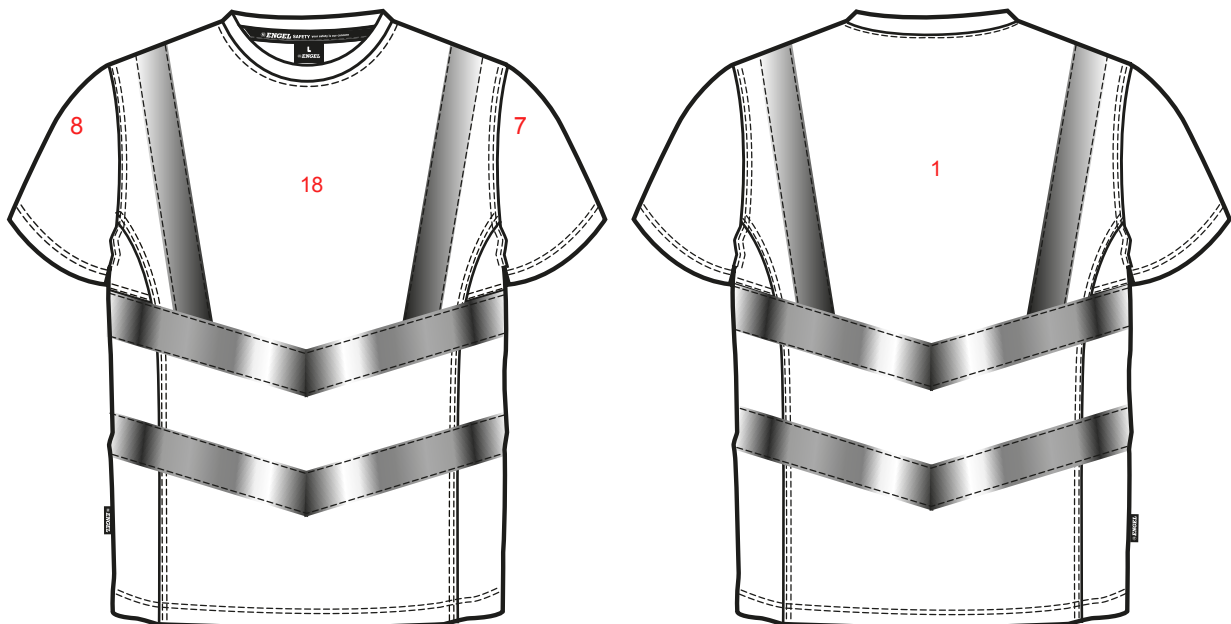

# LOGOPLACEMENT

9544-182

**PRINT:**

**EMBROIDERY:**

Width x height

1.	On back max	18 x 5	-
7.	On left upper arm	10 x 10	-
8.	On right upper arm	10 x 10	-
18.	Chest in the middle	18 x 5	-

\* Pay attention for max 0,01 m<sup>2</sup> on the model.