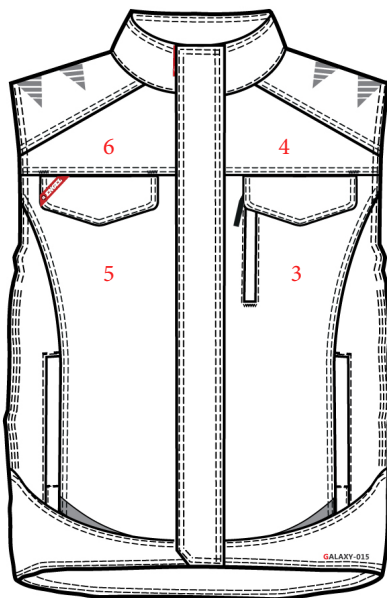

# LOGOPLACEMENT

5810-254

**PRINT:**

**EMBROIDERY:**

Width x height

1.	On back max	28 x 32	28 x 32
3.	Left chest pocket max	9 x 9	-
4.	Above left chest pocket max	12 x 5	13 x 5
5.	Right chest pocket max	12 x 28	12 x 19
6.	Above right chest pocket max	12 x 5	13 x 5
30.	On the lower back max	20 x 12	20 x 12