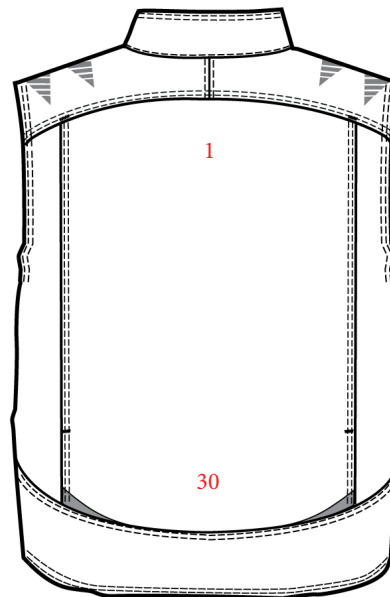

# LOGOPLACEMENT

5810-254

**PRINT:**

**EMBROIDERY:**

Width x height

1.	On back max	28 x 32	28 x 32
3.	Left chest pocket max	9 x 9	-
4.	Above left chest pocket max	12 x 5	13 x 5
5.	Right chest pocket max	12 x 28	12 x 19
6.	Above right chest pocket max	12 x 5	13 x 5
30.	On the lower back max	20 x 12	20 x 12