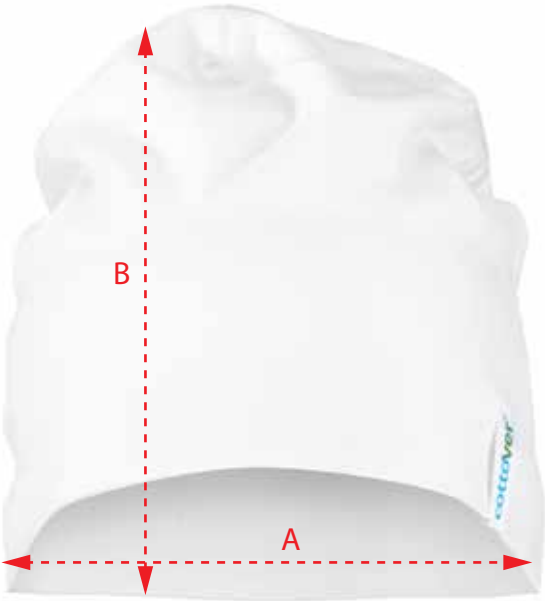

# cottover<sup>®</sup>

people & planet

Note: The measurements on this chart shall be adapted on flat garments.

	<b>141024 BEANIE</b>	<b>ONE SIZE</b>
A	Width	26
B	Height	24