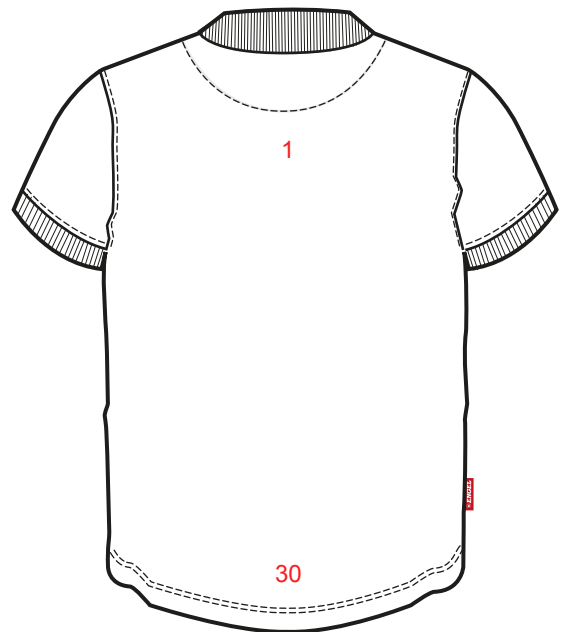

# LOGOPLACEMENT

9022-341

**PRINT :**

**EMBRODIERY:**

Width x height

1.	On back max	25 x 20	25 x 20
7.	On left upper arm	10 x 10	10 x 10
8.	On right upper arm	10 x 10	10 x 10
19.	Left side of chest	10 x 15	10 x 10
20.	Right side of chest	10 x 15	10 x 10
30.	On the lower back max	25 x 20	25 x 20