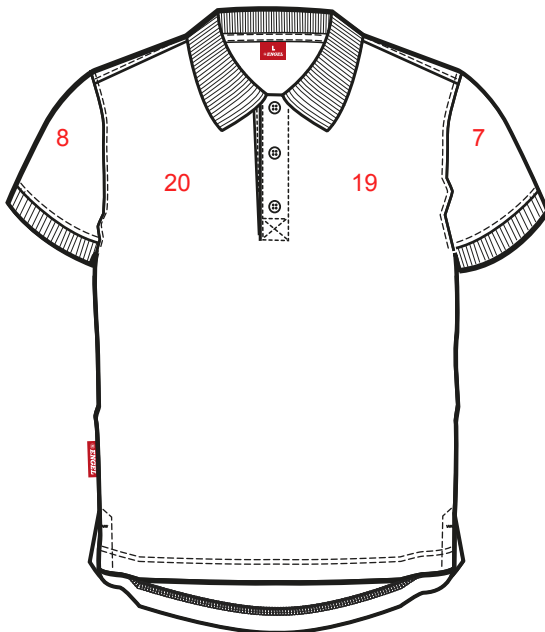

# LOGOPLACEMENT

9022-341

**PRINT :**

**EMBRODIERY:**

Width x height

1.	On back max	25 x 20	25 x 20
7.	On left upper arm	10 x 10	10 x 10
8.	On right upper arm	10 x 10	10 x 10
19.	Left side of chest	10 x 15	10 x 10
20.	Right side of chest	10 x 15	10 x 10
30.	On the lower back max	25 x 20	25 x 20