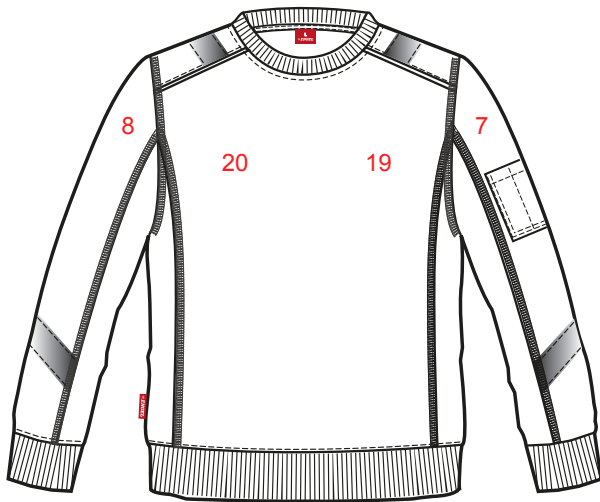

# LOGOPLACEMENT

8871-257

**PRINT:**

**EMBROIDERY:**

Width x height

1.	On the back	25 x 11	25 x 25
7.	On the left upper arm	10 x 10	10 x 10
8.	On the right upper arm	10 x 10	10 x 10
19.	On the left side of the chest	10 x 10	10 x 10
20.	On right side of chest	10 x 10	10 x 10
30.	On the lower back max	25 x 11	25 x 25