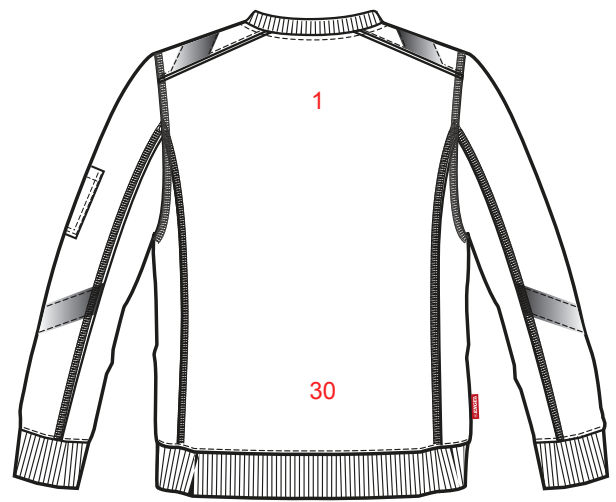

# LOGOPLACEMENT

8871-257

**PRINT:**

**EMBROIDERY:**

Width x height

1.	On the back	25 x 11	25 x 25
7.	On the left upper arm	10 x 10	10 x 10
8.	On the right upper arm	10 x 10	10 x 10
19.	On the left side of the chest	10 x 10	10 x 10
20.	On right side of chest	10 x 10	10 x 10
30.	On the lower back max	25 x 11	25 x 25