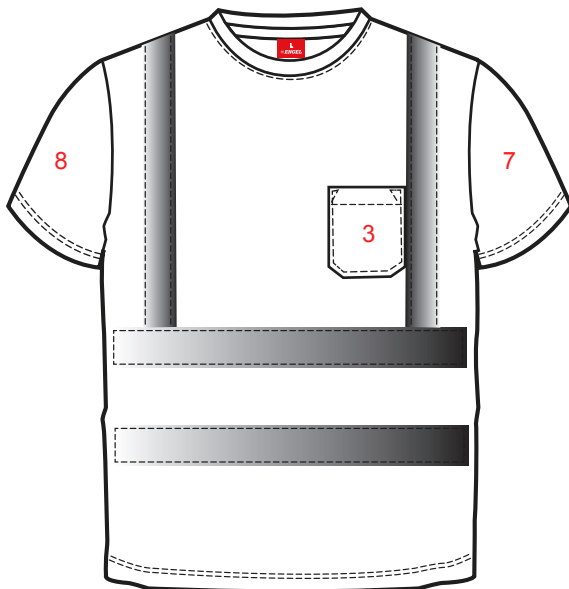

LOGOPLACEMENT

9541-151

PRINT:

EMBROIDERY:

Width x height

1.	On back max	15 x 20	-
3.	Left chest pocket max	6 x 7	-
7.	On left upper arm	10 x 10	-
8.	On right upper arm	10 x 10	-

* Pay attention for max 0,15 m² on the model.