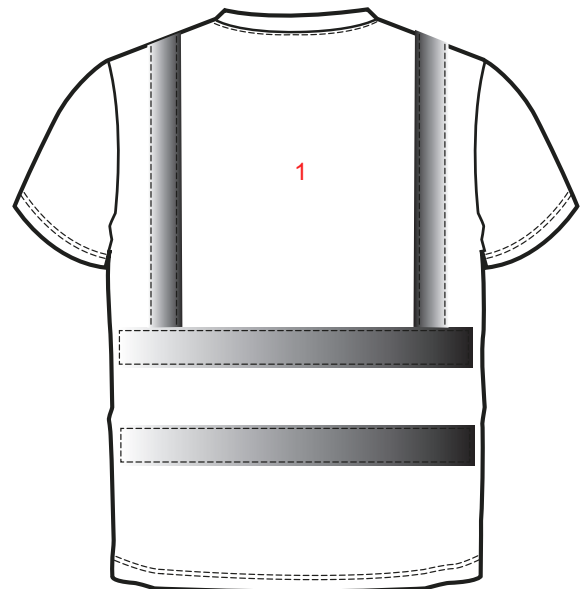

LOGOPLACEMENT

9541-151

PRINT:

EMBROIDERY:

Width x height

1.	On back max	15 x 20	-
3.	Left chest pocket max	6 x 7	-
7.	On left upper arm	10 x 10	-
8.	On right upper arm	10 x 10	-

* Pay attention for max 0,15 m² on the model.

ENGEL