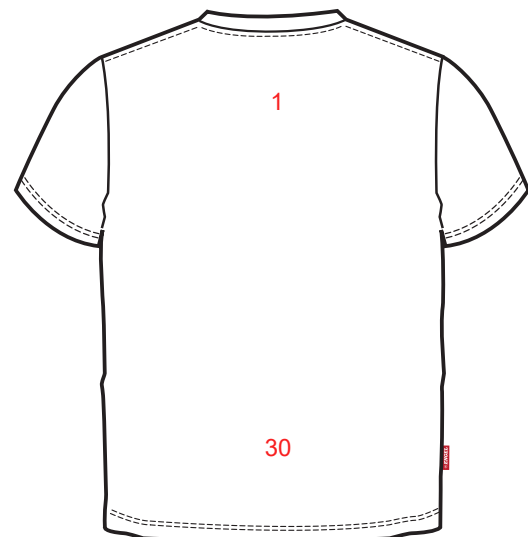

LOGOPLACEMENT

9041-339

PRINT :

EMBROIDERY:

Width x Height

1.	On back max	25 x 15	-
7.	On left upper arm	10 x 10	-
8.	On right upper arm	10 x 10	-
18.	Chest in the middle	20 x 15	-
19.	Left side of chest	10 x 10	-
20.	Right side of chest	10 x 10	-
30.	On the lower back max	30 x 10	-

When printing, we recommend stretchable print.

ENGEL