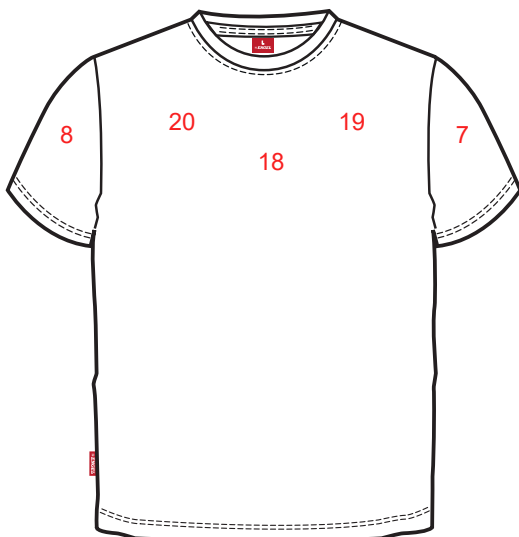

LOGOPLACEMENT

9041-339

PRINT :

EMBROIDERY:

Width x Height

1.	On back max	25 x 15	-
7.	On left upper arm	10 x 10	-
8.	On right upper arm	10 x 10	-
18.	Chest in the middle	20 x 15	-
19.	Left side of chest	10 x 10	-
20.	Right side of chest	10 x 10	-
30.	On the lower back max	30 x 10	-

When printing, we recommend stretchable print.

ENGEL