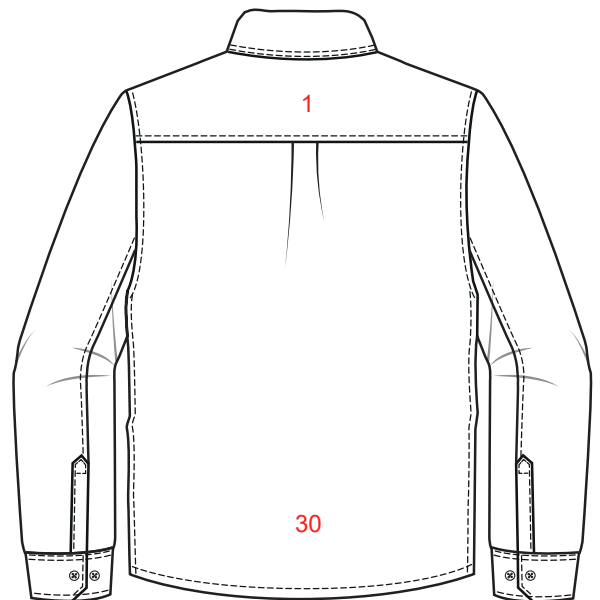

# LOGOPLACEMENT

7186-811

	<u>Width x Height</u>	<b>PRINT :</b>	<b>EMBROIDERY:</b>
1.	On back max	14 x 6	-
3.	Left chest pocket	7 x 5	-
4.	Above left chest pocket	10 x 4	
6.	Above right chest pocket	10 x 4	
7.	On left upper arm	8 x 8	-
8.	On right upper arm	8 x 8	-
30.	On the lower back max	20 x 15	20 x 15