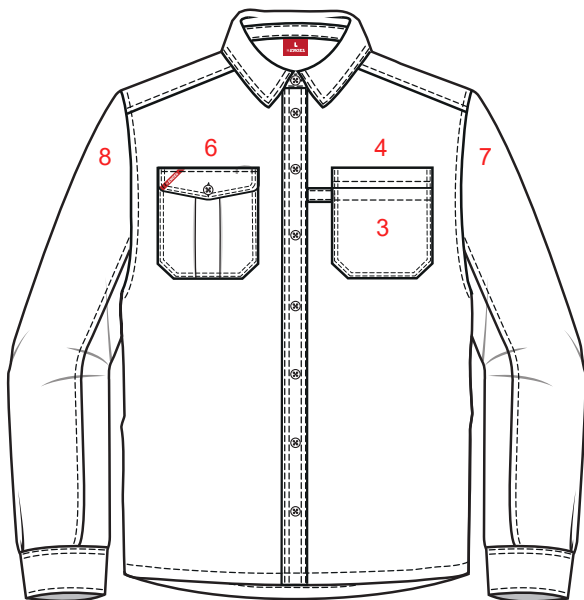

# LOGOPLACEMENT

7186-811

	<u>Width x Height</u>	<b>PRINT :</b>	<b>EMBROIDERY:</b>
1.	On back max	14 x 6	-
3.	Left chest pocket	7 x 5	-
4.	Above left chest pocket	10 x 4	
6.	Above right chest pocket	10 x 4	
7.	On left upper arm	8 x 8	-
8.	On right upper arm	8 x 8	-
30.	On the lower back max	20 x 15	20 x 15