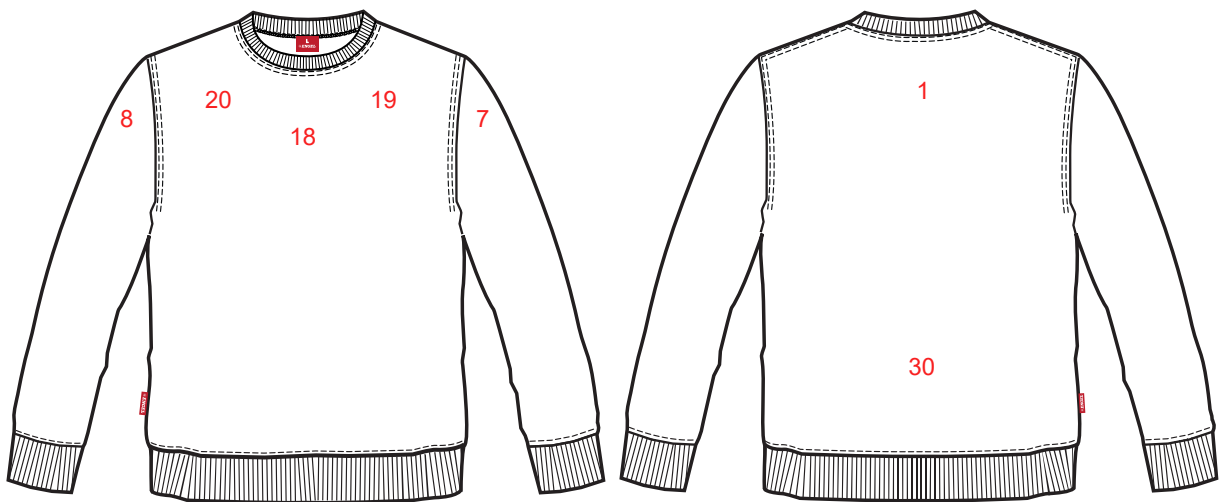

LOGOPLACEMENT

8022-136

PRINT :

EMBROIDERY:

Width x height

1.	On back max	30 x 30	-
7.	On left upper arm	10 x 10	-
8.	On right upper arm	10 x 10	-
18.	Chest in the middle	30 x 30	-
19.	Left side of chest	10 x 10	-
20.	Right side of chest	10 x 10	-
30.	On the lower back max	30 x 20	-