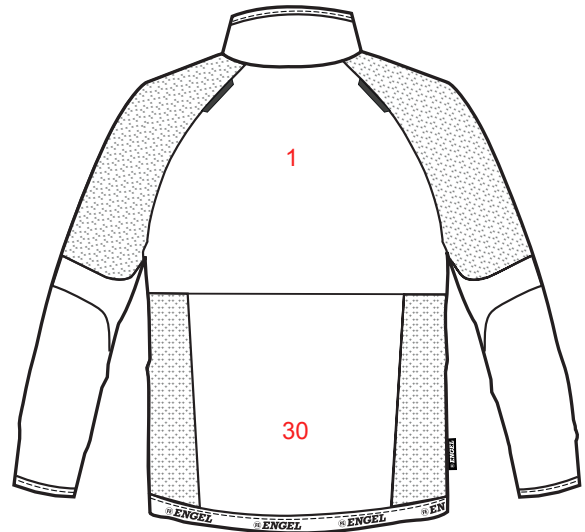

LOGOPLACEMENT

8371-602

PRINT:

EMBROIDERY:

Width x height

1.	On back max	20 x 20	20 x 20
7.	On left upper arm max	10 x 10	-
8.	On right upper arm max	10 x 10	-
19.	Left side of chest	10 x 10	10 x 10
20.	Right side of chest	10 x 10	10 x 10
30.	On the lower back max	20 x 20	20 x 20