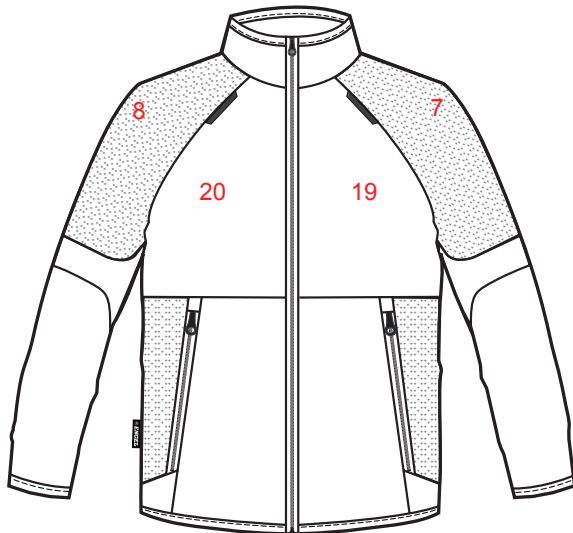

LOGOPLACEMENT

8371-602

PRINT:

EMBROIDERY:

Width x height

1.	On back max	20 x 20	20 x 20
7.	On left upper arm max	10 x 10	-
8.	On right upper arm max	10 x 10	-
19.	Left side of chest	10 x 10	10 x 10
20.	Right side of chest	10 x 10	10 x 10
30.	On the lower back max	20 x 20	20 x 20