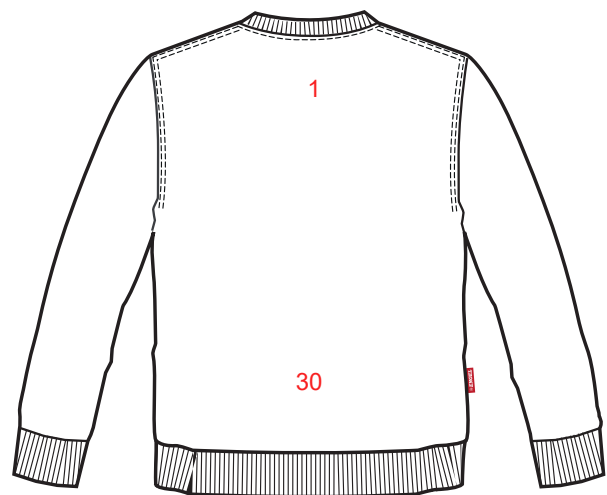

LOGOPLACEMENT

8036-335

PRINT :

EMBROIDERY:

Width x height

1.	On back max	25 x 15	25 x 15
7.	On left upper arm	10 x 10	-
8.	On right upper arm	10 x 10	-
18.	Chest in the middle	25 x 20	25 x 15
19.	Left side of chest	10 x 10	10 x 10
20.	Right side of chest	10 x 10	10 x 10
30.	On the lower back max	25 x 25	25 x 20