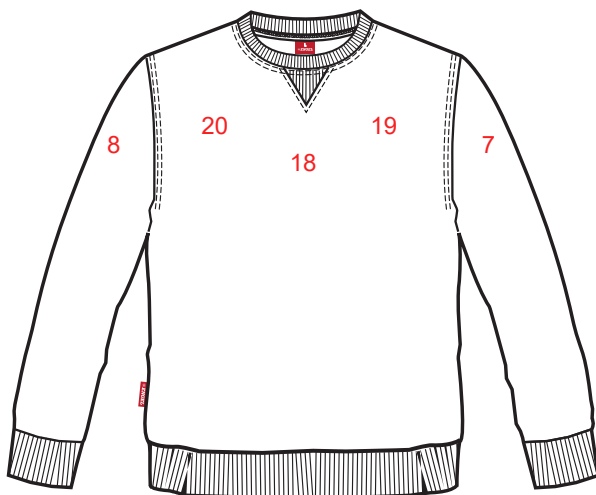

LOGOPLACEMENT

8036-335

PRINT :

EMBROIDERY:

Width x height

1.	On back max	25 x 15	25 x 15
7.	On left upper arm	10 x 10	-
8.	On right upper arm	10 x 10	-
18.	Chest in the middle	25 x 20	25 x 15
19.	Left side of chest	10 x 10	10 x 10
20.	Right side of chest	10 x 10	10 x 10
30.	On the lower back max	25 x 25	25 x 20

ENGEL