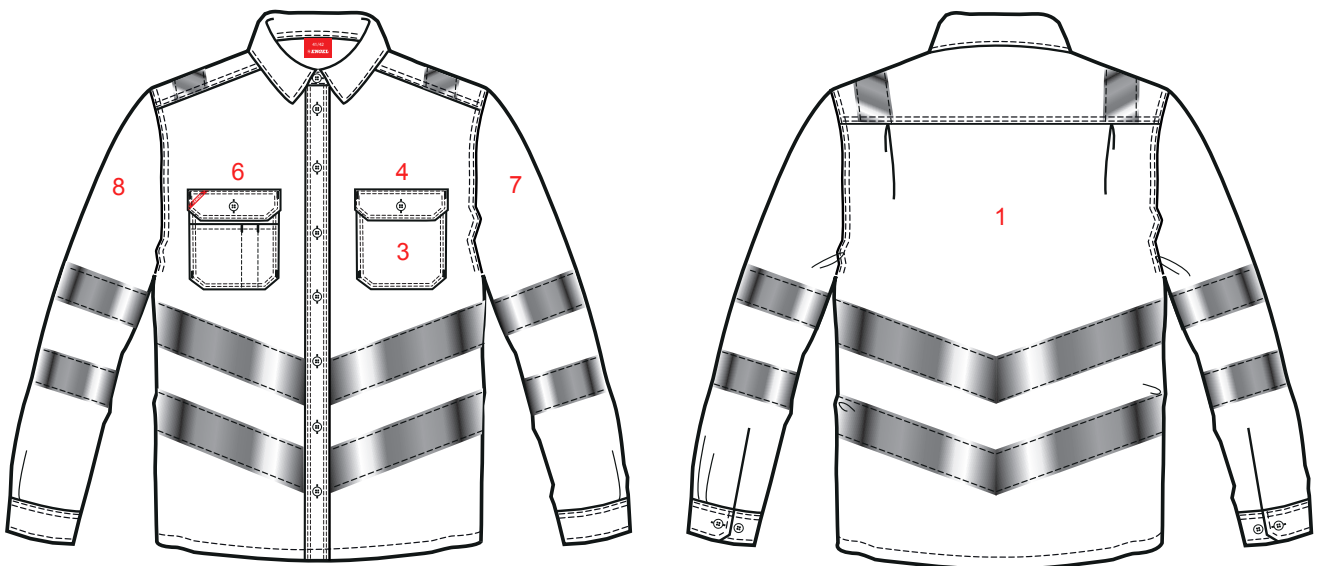

LOGOPLACEMENT

7011-194

	<u>Width x height</u>	PRINT:	EMBROIDERY:
1.	On back max	25 x 10	-
3.	Left chest pocket max	8 x 14	-
4.	Above left chest pocket max	10 x 3	-
6.	Above right chest pocket max	10 x 3	-
7.	On left upper arm	10 x 10	-
8.	On right upper arm	10 x 10	-

* Pay attention for max 0,20 m² on the model.

ENGEL